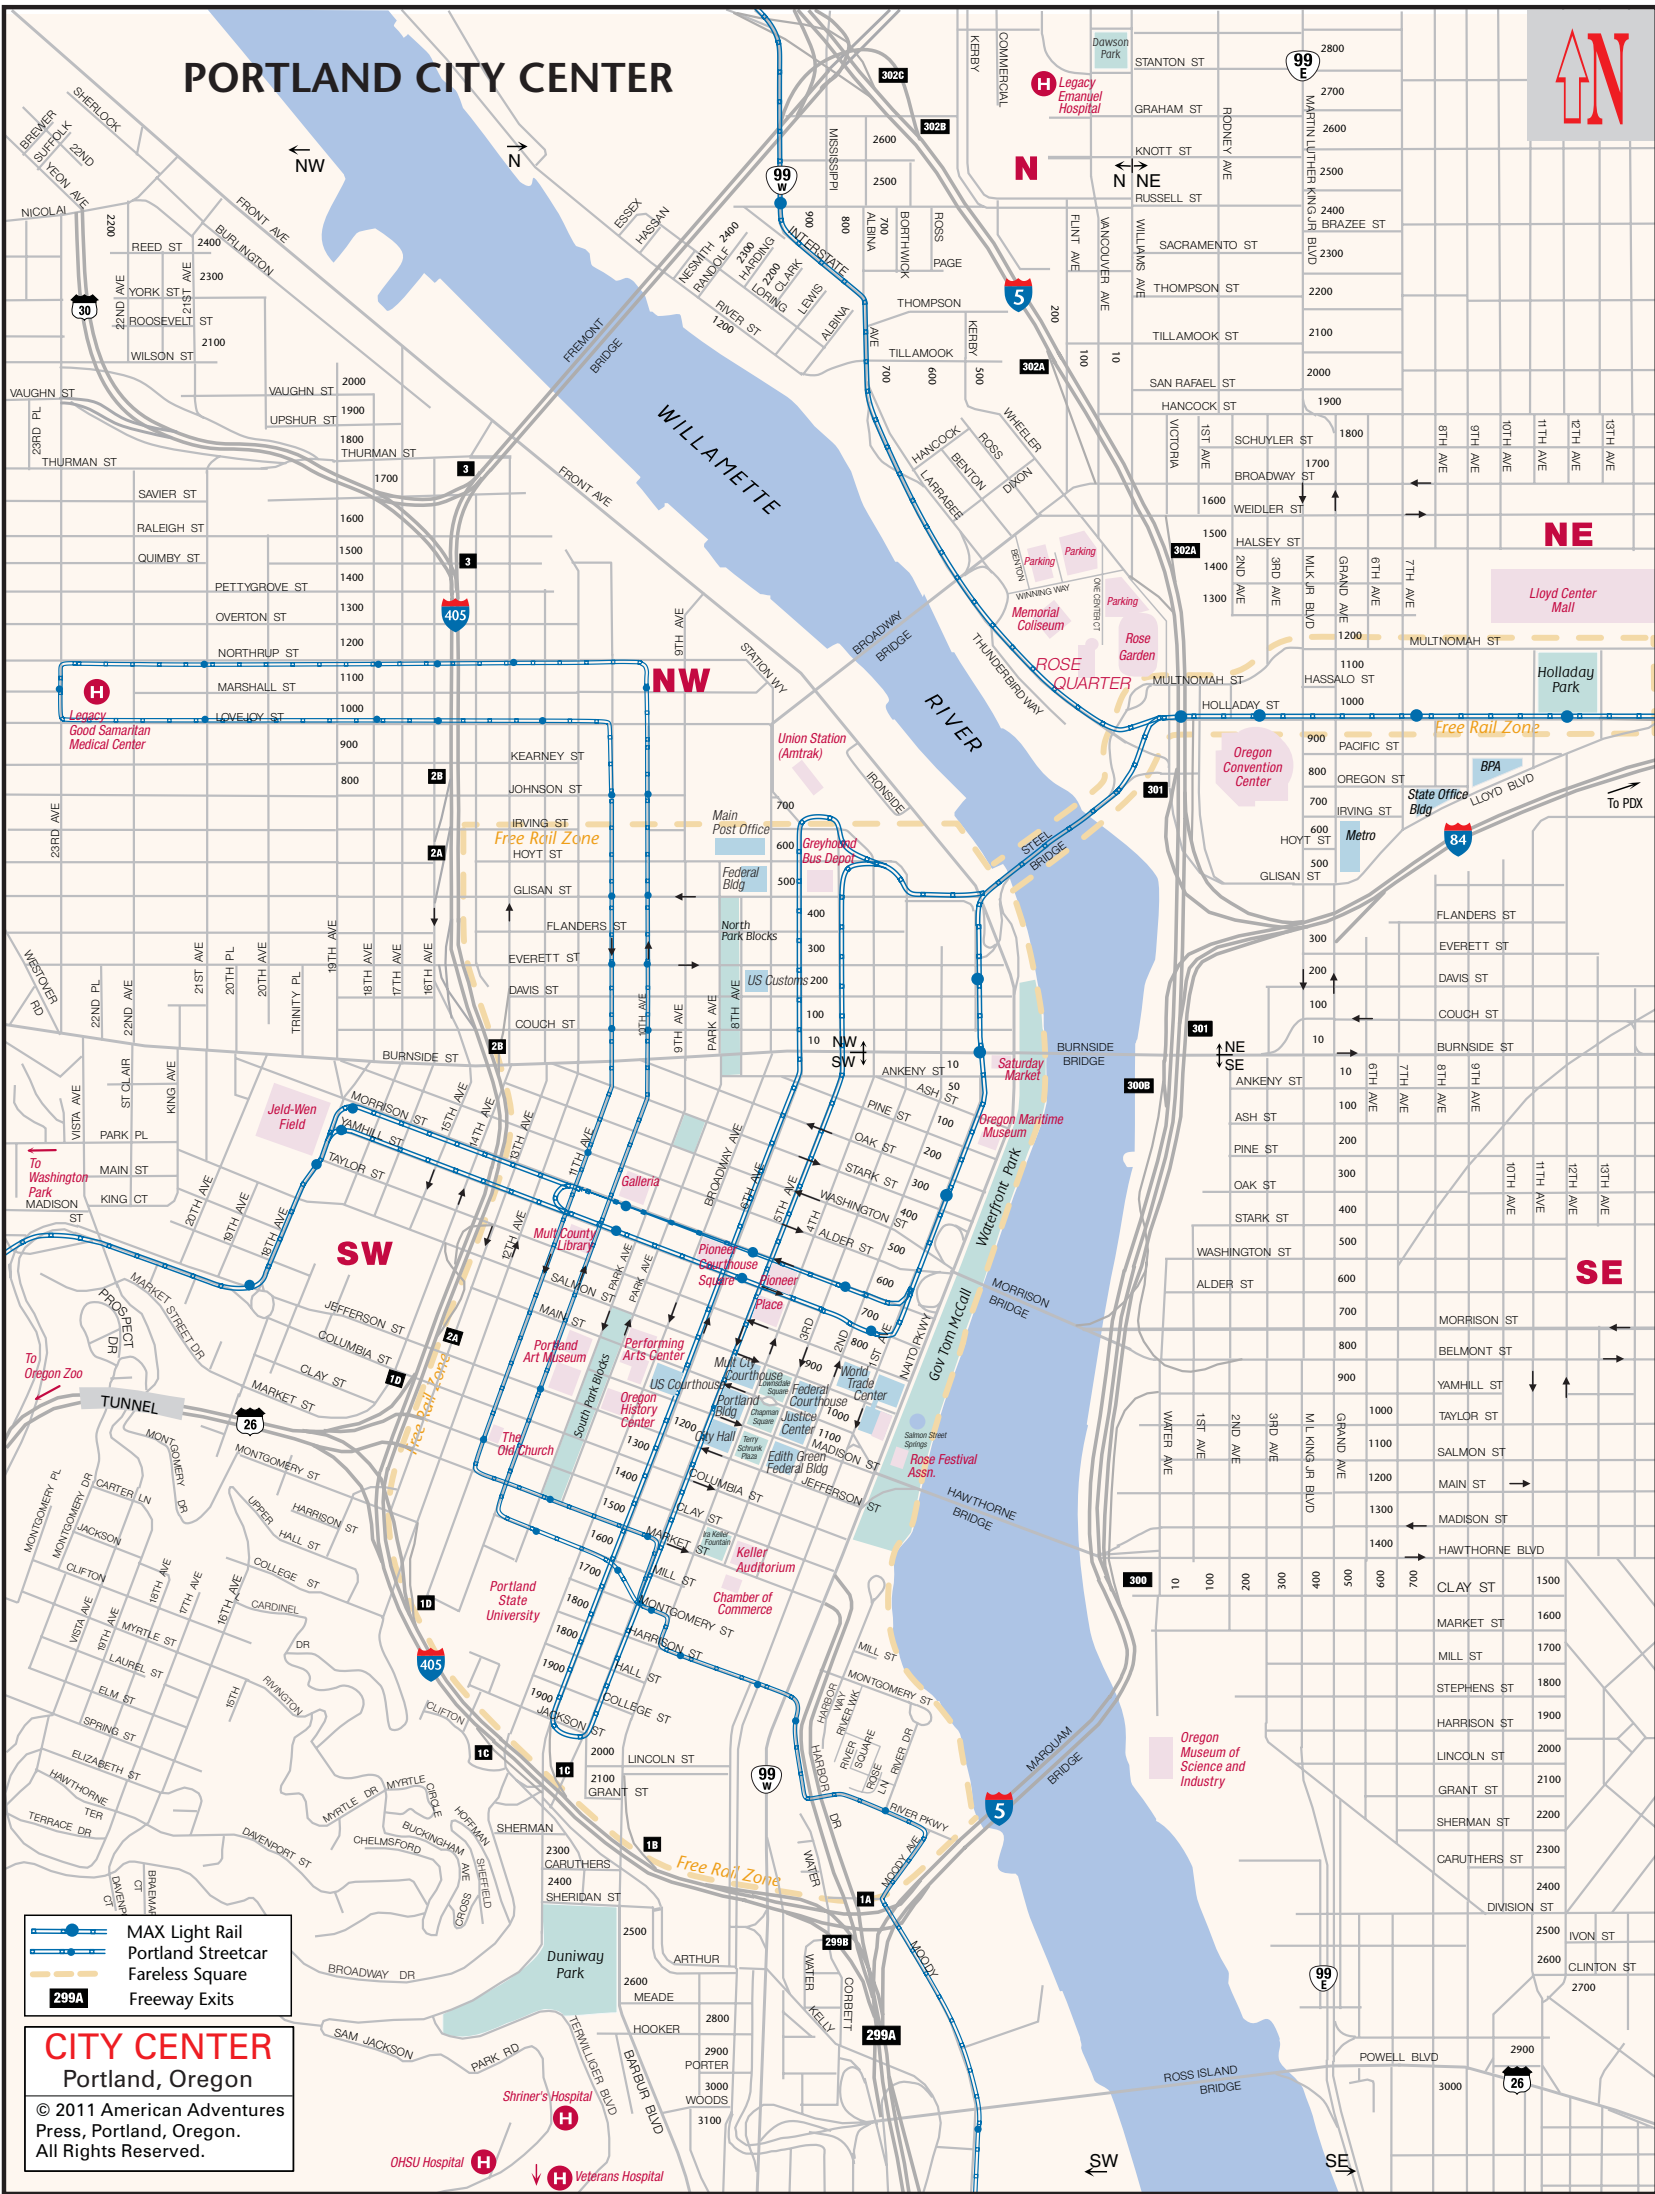

PORTLAND CITY CENTER

-  MAX Light Rail
-  Portland Streetcar
-  Fareless Square
-  Freeway Exits

CITY CENTER
 Portland, Oregon
 © 2011 American Adventures Press, Portland, Oregon.
 All Rights Reserved.