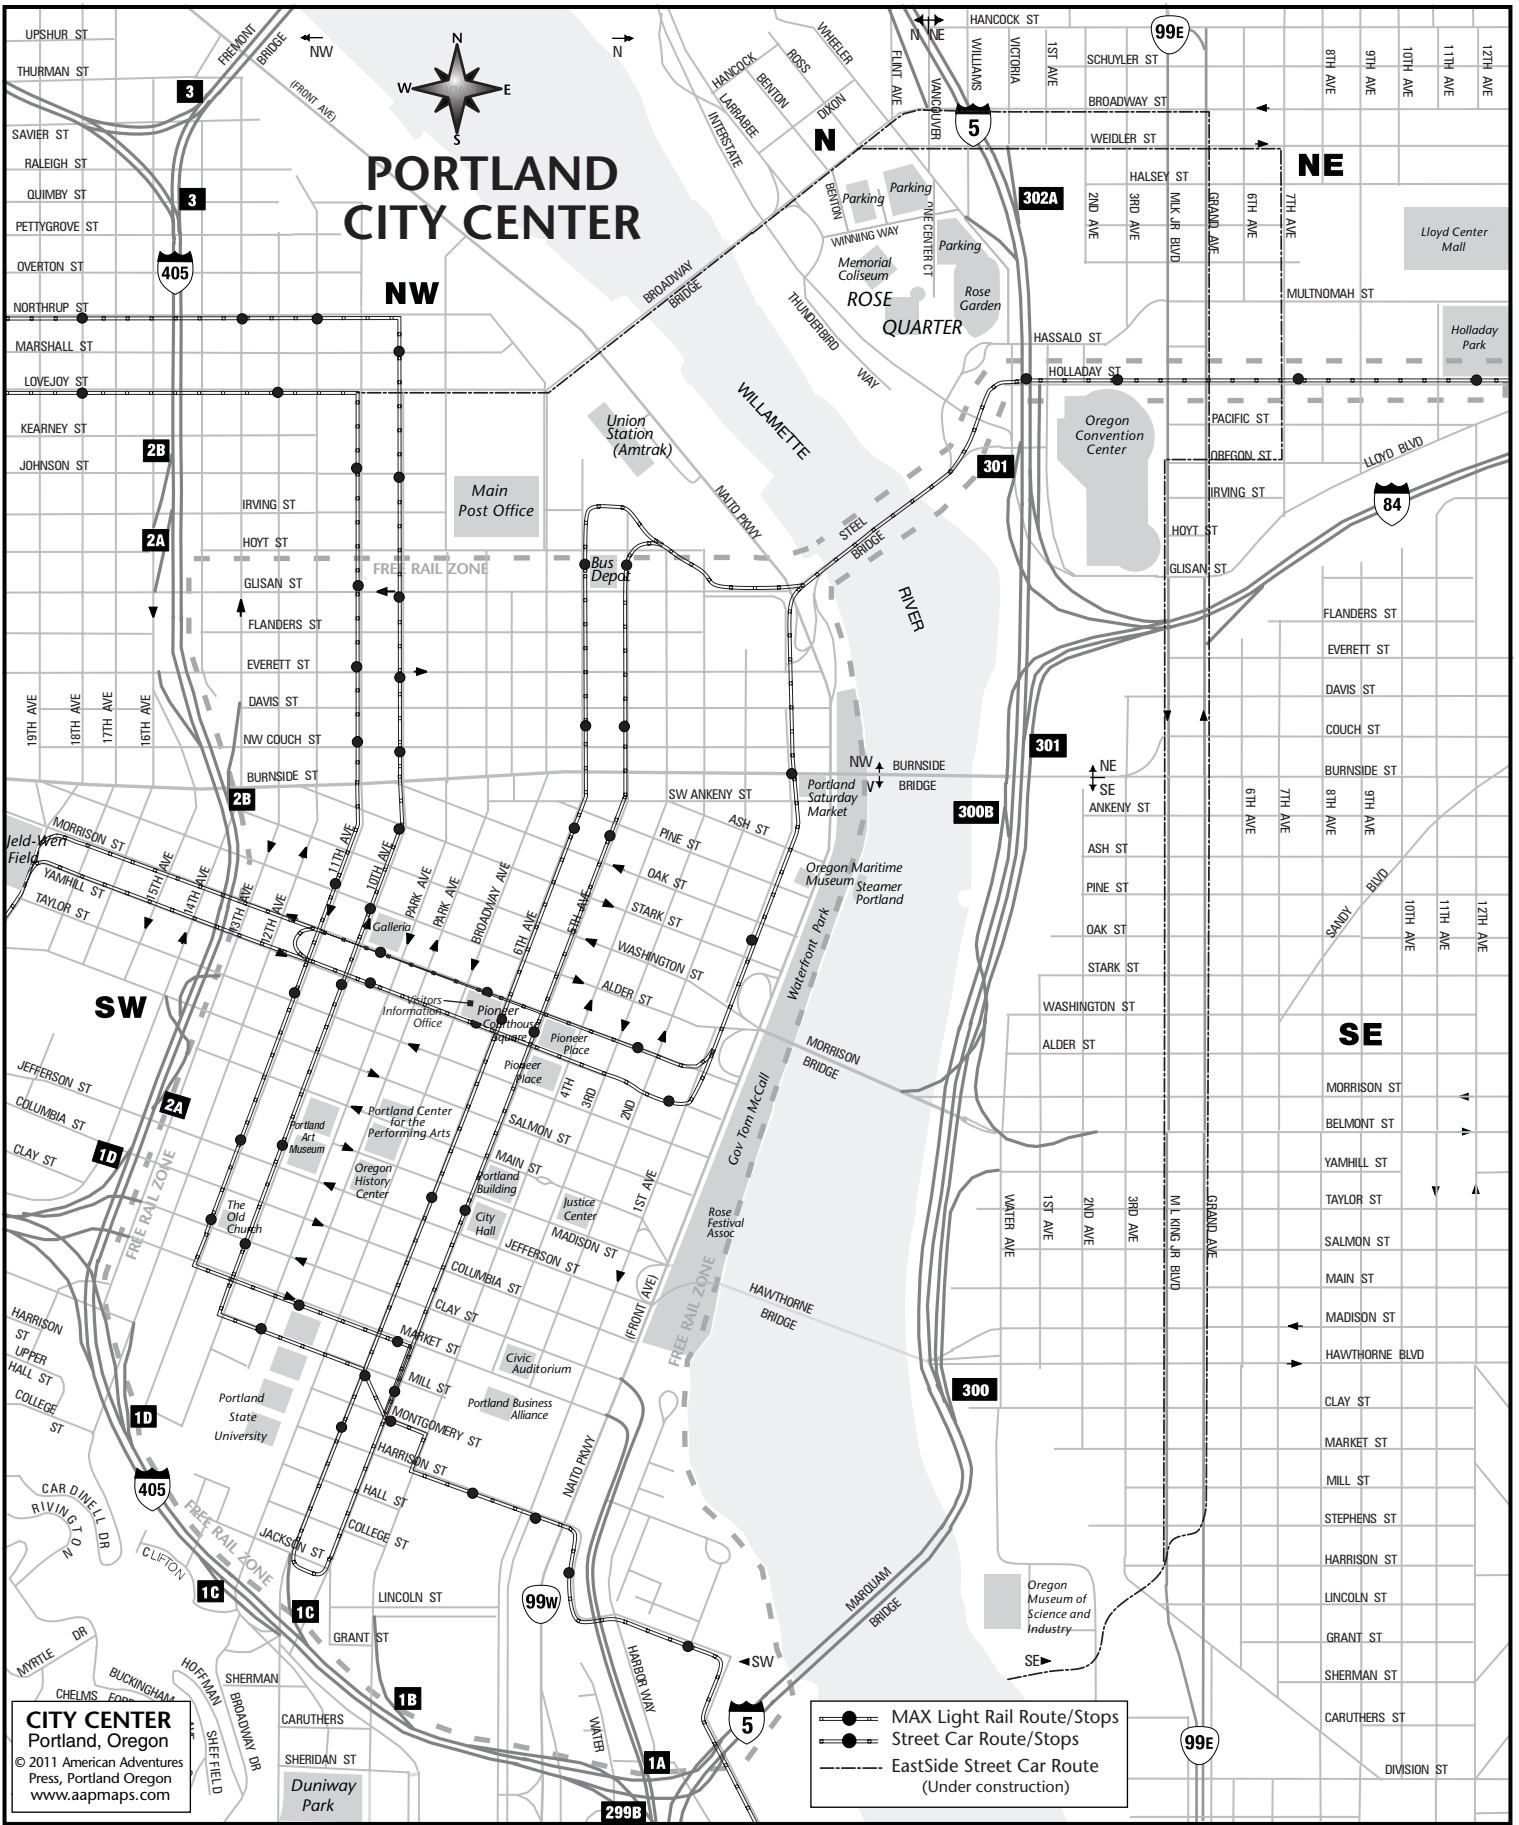

# PORTLAND CITY CENTER

**CITY CENTER**  
Portland, Oregon  
© 2011 American Adventures  
Press, Portland Oregon  
www.aapmaps.com

- MAX Light Rail Route/Stops
- Street Car Route/Stops
- EastSide Street Car Route  
(Under construction)