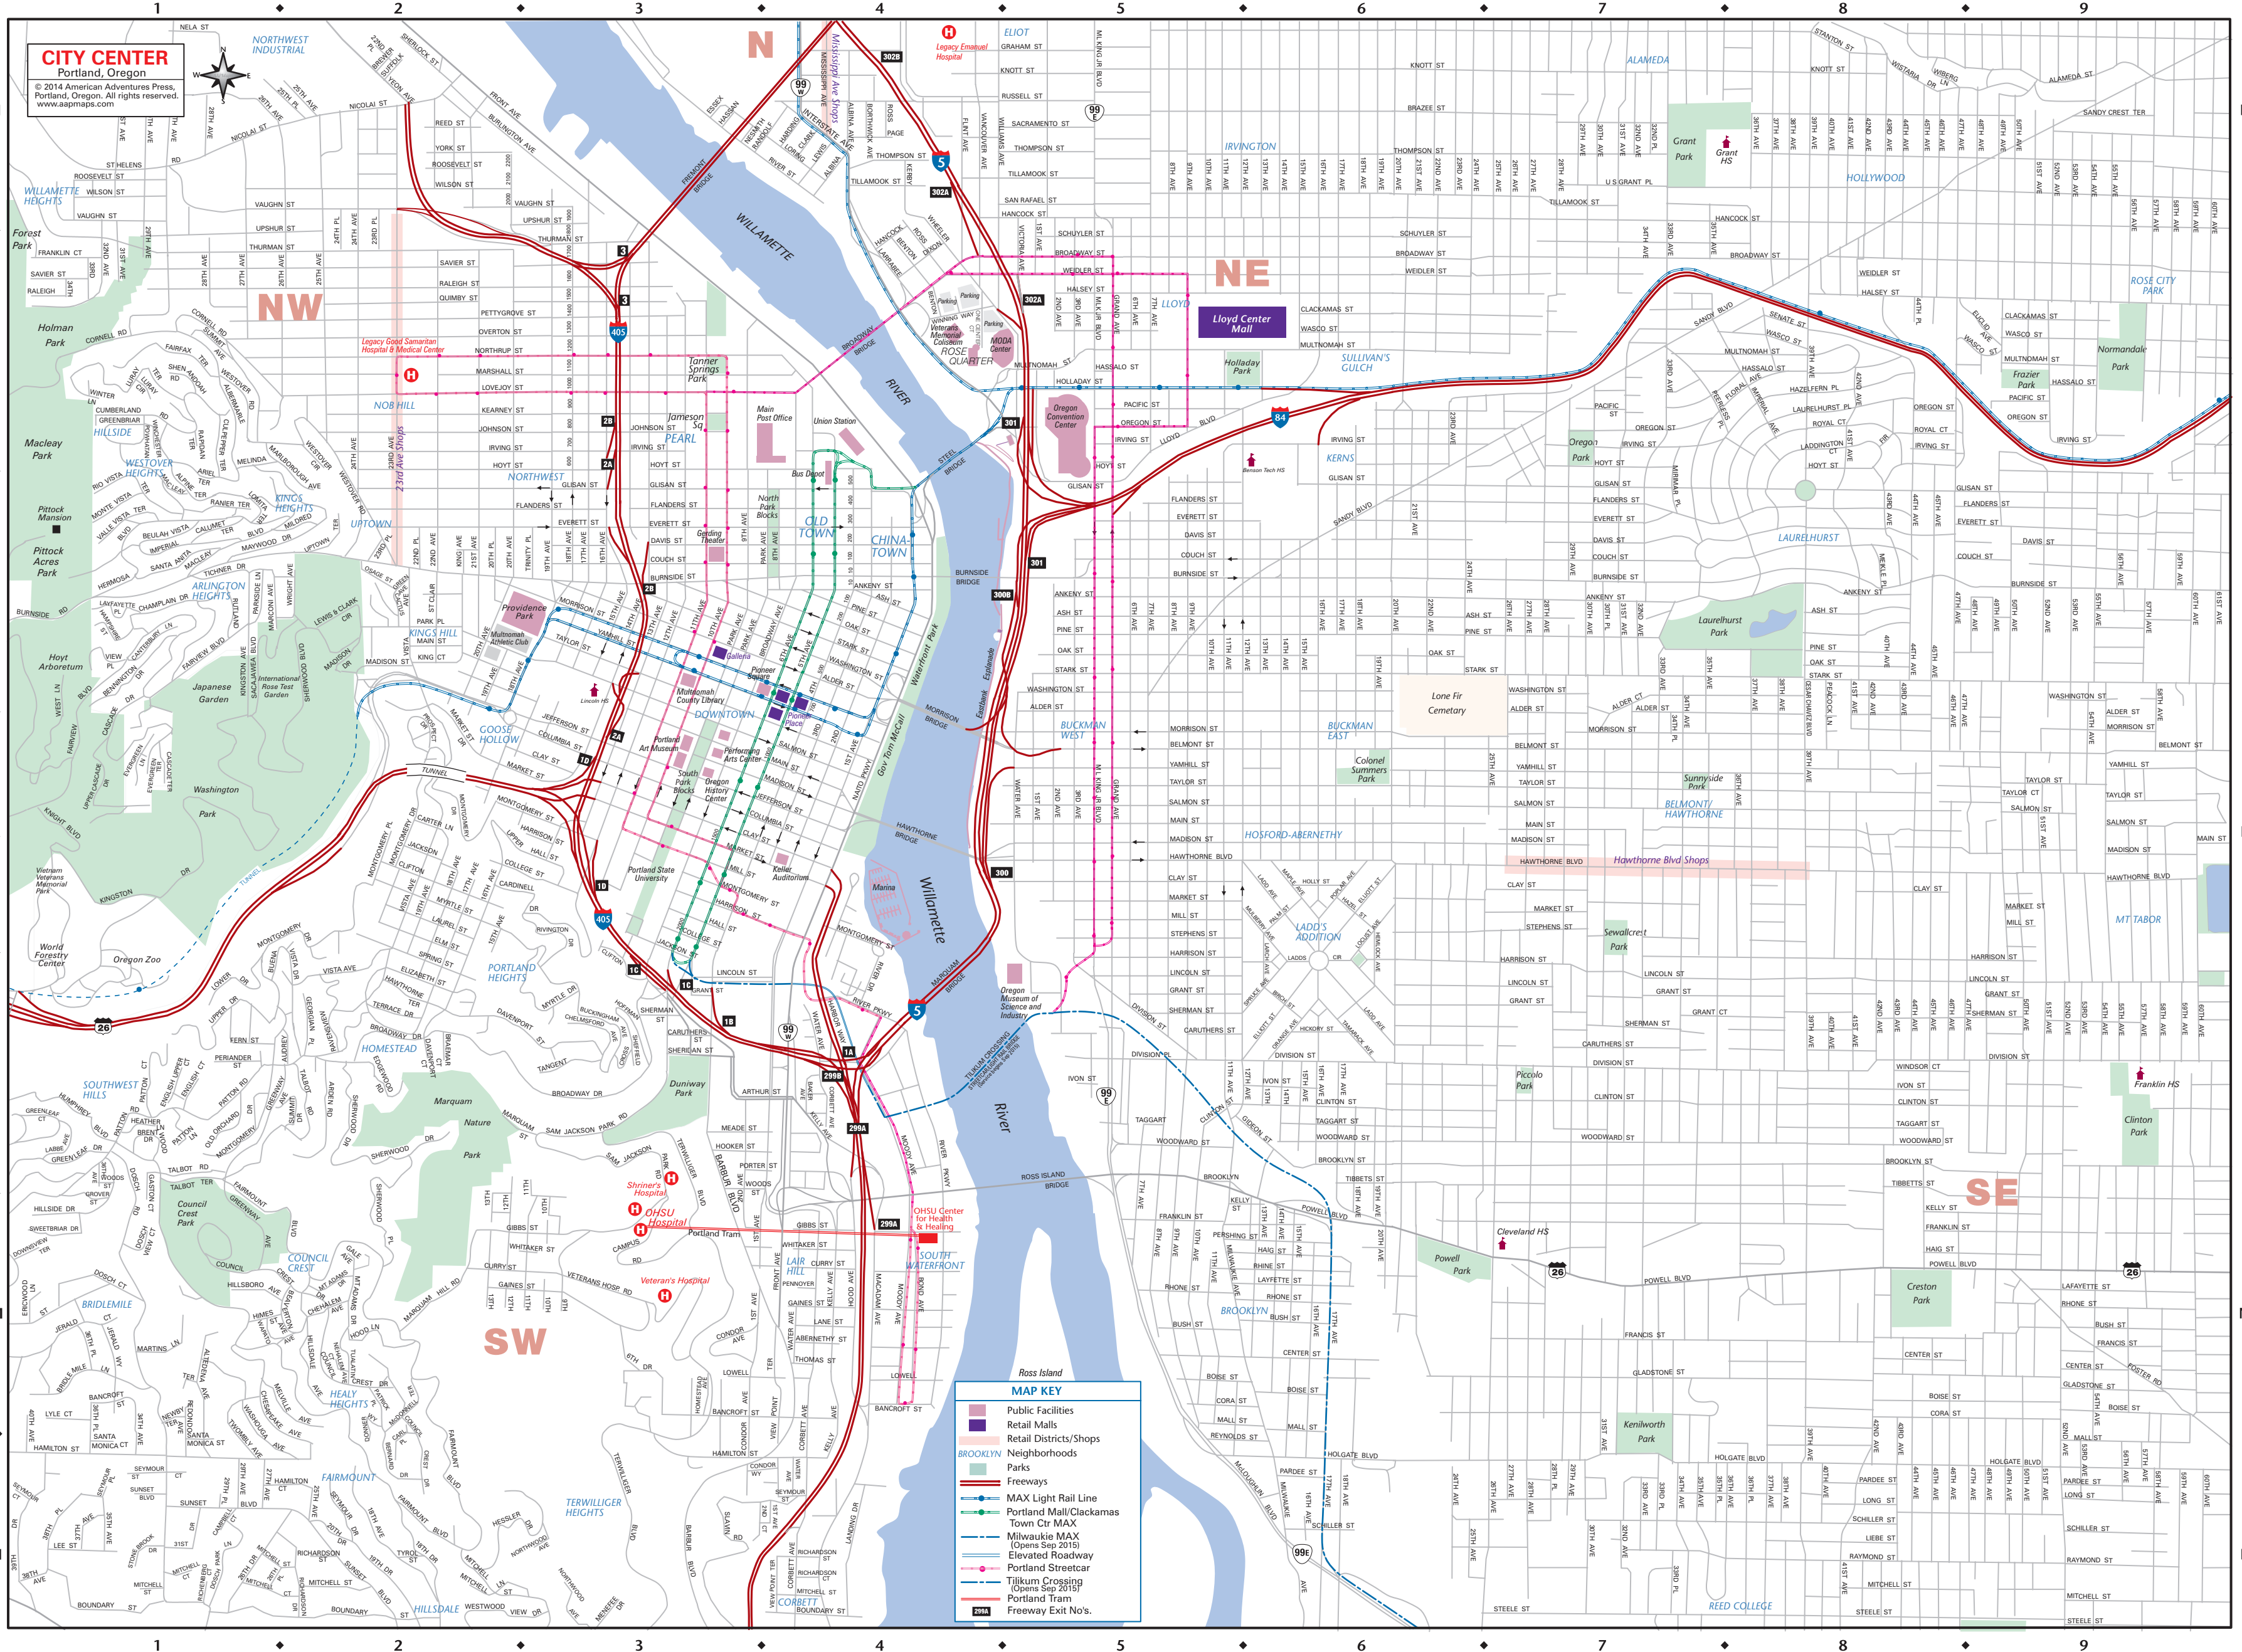

CITY CENTER
Portland, Oregon

MAP KEY

- Public Facilities
- Retail Malls
- Retail Districts/Shops
- Neighborhoods
- Parks
- Freeways
- MAX Light Rail Line
- Portland Mall/Clackamas Town Ctr MAX
- Milwaukie MAX (Opens Sep 2015)
- Elevated Roadway
- Portland Streetcar
- Tilikum Crossing (Opens Sep 2015)
- Portland Tram
- Freeway Exit No's.