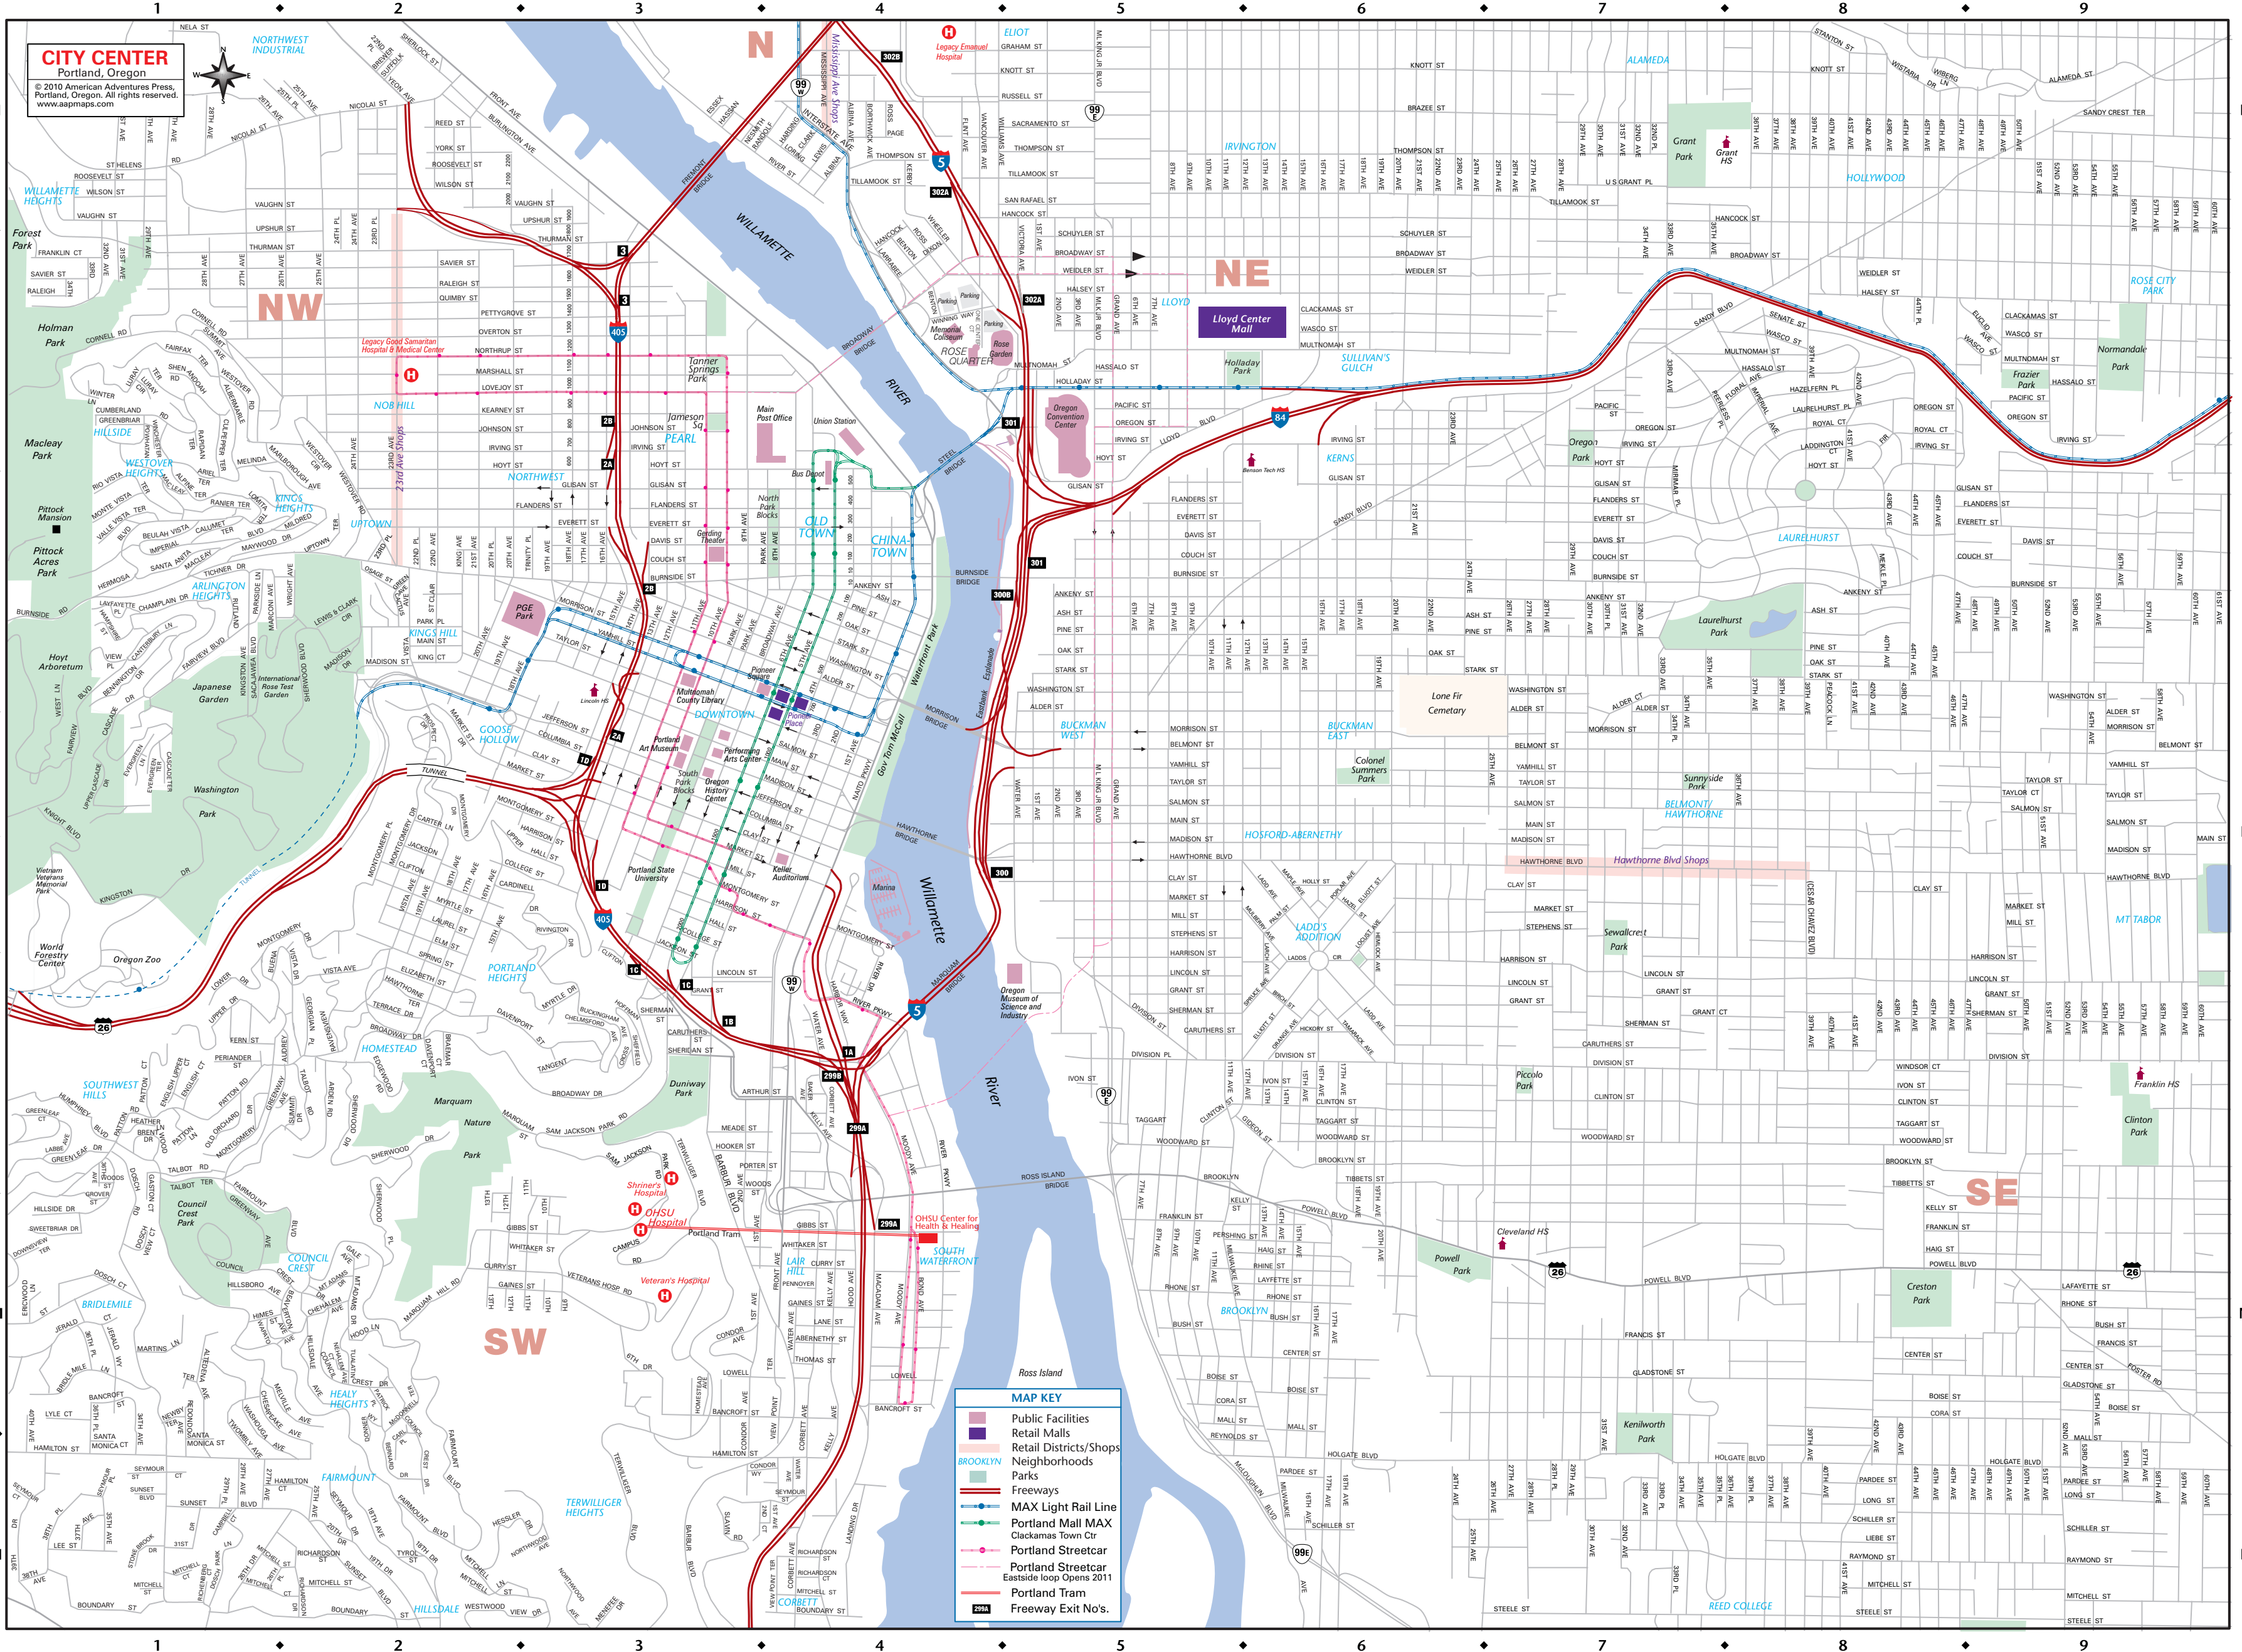

CITY CENTER
Portland, Oregon

MAP KEY

- Public Facilities
- Retail Malls
- Retail Districts/Shops
- Neighborhoods
- Parks
- Freeways
- MAX Light Rail Line
- Portland Mall MAX Clackamas Town Ctr
- Portland Streetcar
- Portland Streetcar Eastside loop Opens 2011
- Portland Tram
- Freeway Exit No's.